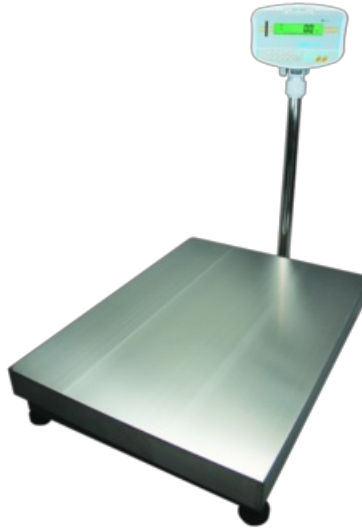

GFK165A1-1

DPF CLEANING SCALE

*Due to continuous improvements to our products, actual items ordered and received may differ slightly from images shown.

Features:

-
-
-

Installation:

- 1.
- 2.
- 3.